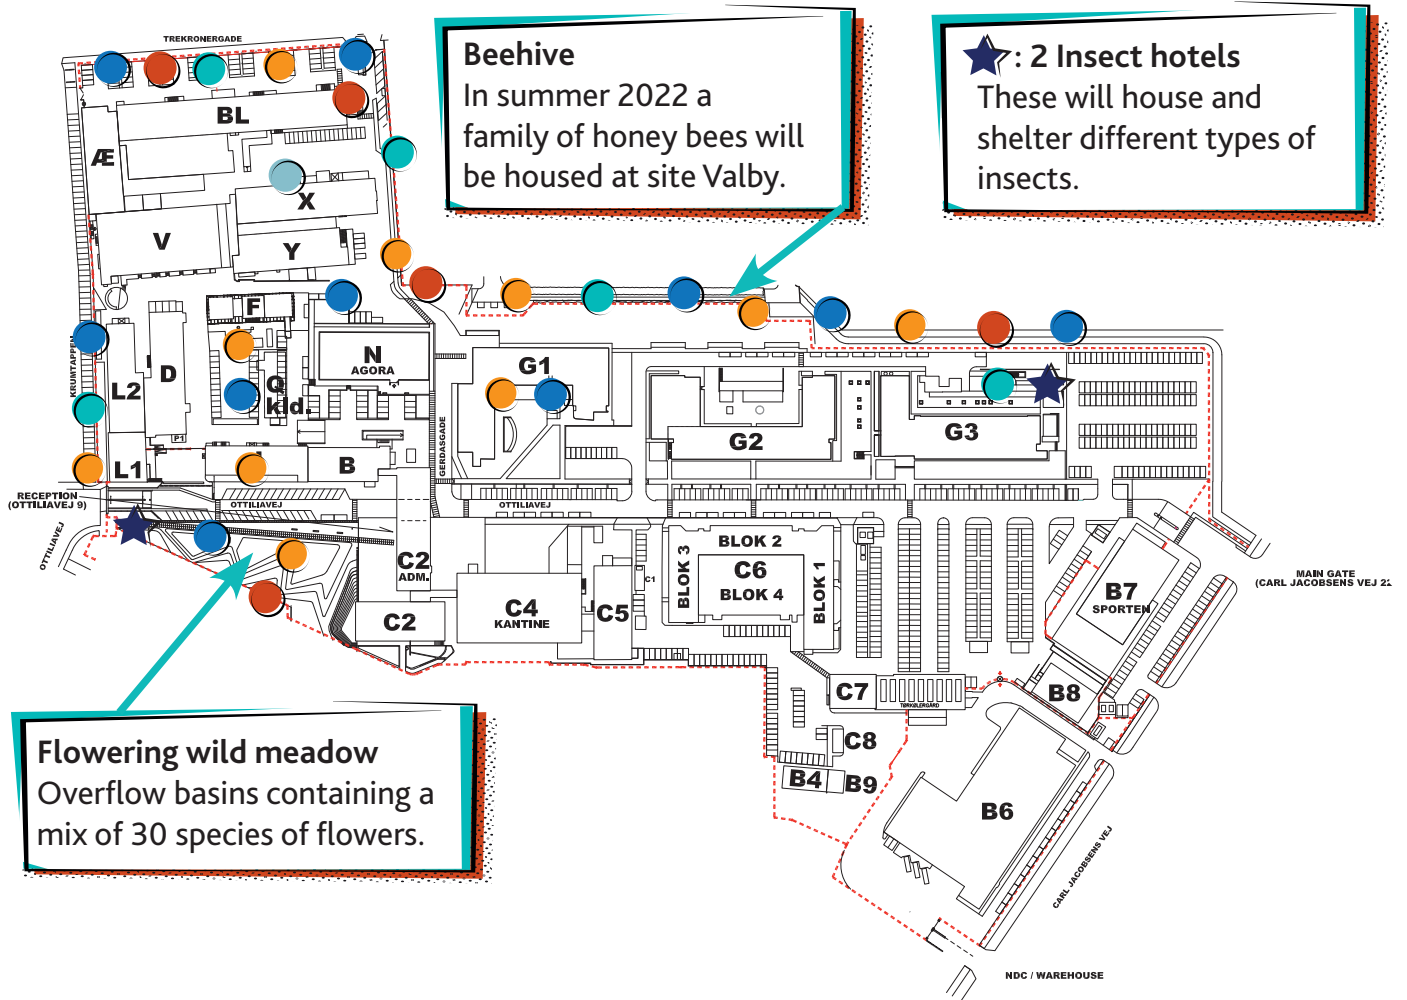

Color	Description	Location	Species
	Colony of high hanging nest boxes	6 meters up	Tree sparrow (Skovspurv) Starling (Stær)
	Nest box with flat roof for smaller tits	2 meters up	Blue tit (Blåmejse) Marsh tit (Sumpmejse)
	Nest box with tilted roof for bigger tits	2 meters up	Great tit (Musvit) Nuthatch (Spætmejse)
	Open high hanging nest box	3 meters up	Flycatcher (Fluesnapper) Redstart (Rødstjert)
	Open low hanging nest box	1 meter up	Robin (Rødhals)